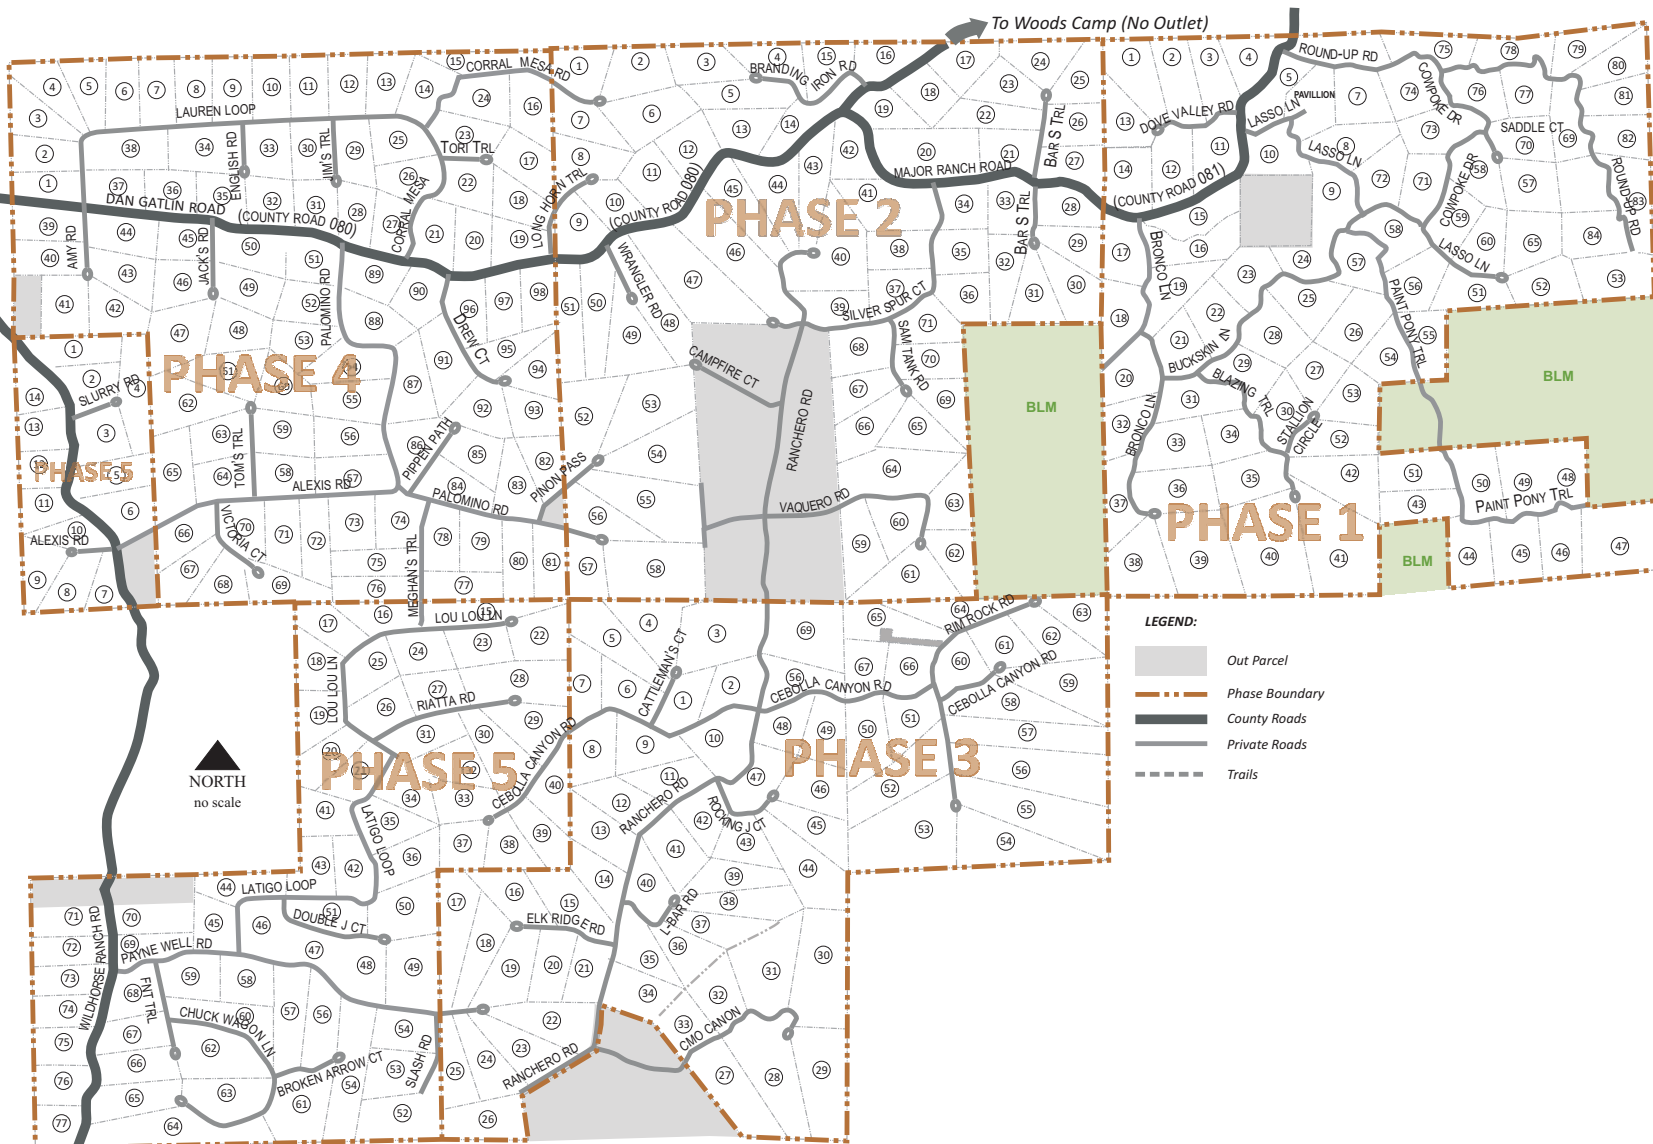

WILDHORSE RANCH CATRON COUNTY, NEW MEXICO

To York Ranch
Headquarters

To Woods Camp (No Outlet)

To Webb Ranch

LEGEND:

- Out Parcel
- Phase Boundary
- County Roads
- Private Roads
- Trails